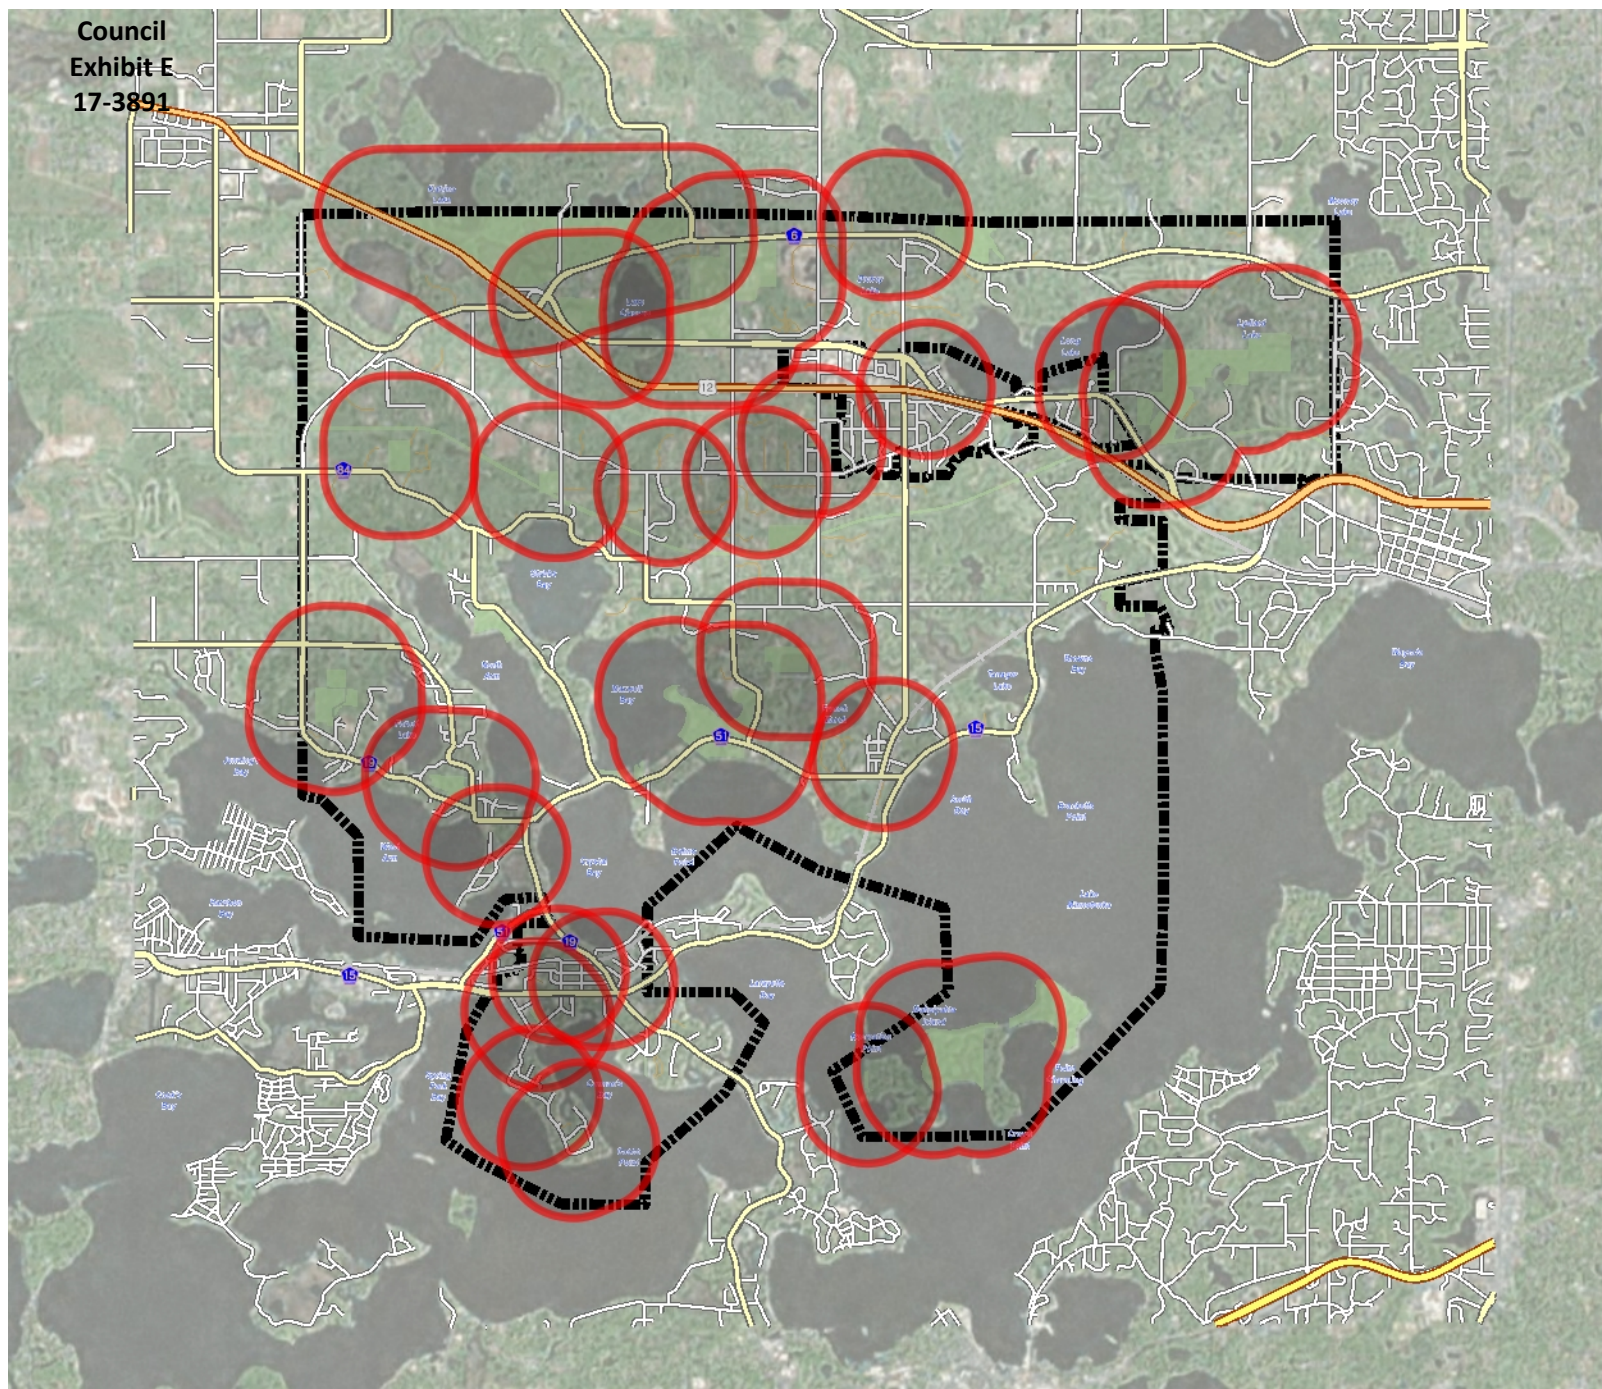

**Legend**

**Roads**

-  U.S Trunk Highway
-  Minnesota Trunk Highway
-  County Highway
-  Local Roads

-  Private Streets
-  Railroad
-  City Limits
-  Parks

0 5,849 Feet

**BOLTON & MENK**  
Real People. Real Solutions.

**Disclaimer:**

This drawing is neither a legally recorded map nor a survey and is not intended to be used as one. This drawing is a compilation of records, information, and data located in various city, county, and state offices, and other sources affecting the area shown, and is to be used for reference purposes only. The City of Orono is not responsible for any inaccuracies herein contained.